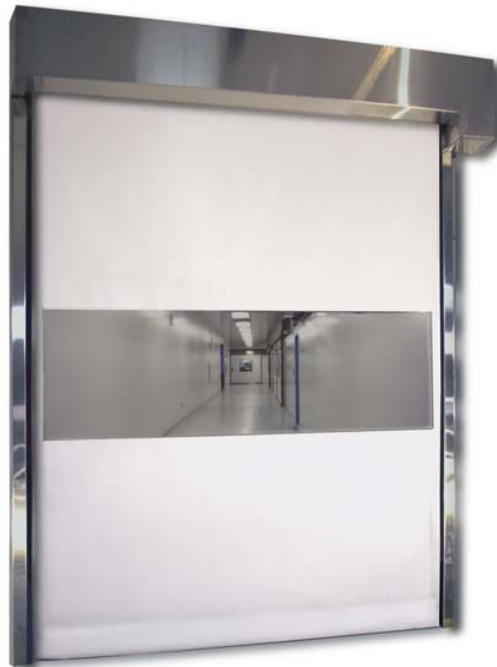

OPEN UP TO WHAT'S POSSIBLE

MODEL 415 ISO-ROLL®

High-Speed Fabric Roll-Up Door System

THE INDUSTRY'S UNPARALLELED DOOR SYSTEM OF CHOICE

Cleanseal's fabric roll-up door is designed, engineered and precision manufactured with over 20 years of experience partnering with the leading pharmaceutical companies and architects across the country. The Iso-Roll combines a clean, attractive finish, while maintaining the smallest footprint in the industry. With a heavy-duty fabric curtain, stainless steel components, soft bottom edge technology and a simple breakaway system with automatic reset, this door sets the standard for clean environments.

Using cutting-edge technology and exacting criteria for quality, these doors have surpassed market demands and exceed cGMP, FDA and EMEA requirements. Our quest for uncompromising quality, and our steadfast commitment to meet our customers ever-changing expectations, is evident in one of the most durable, ultra-clean and "personnel friendly" roll-up door systems available in today's highly controlled clean environment marketplace.

EXCEPTIONALLY CLEAN

FDA compliant multi-filament polyester reinforced PVC curtain, 304 (316L optional) stainless steel with #4 brushed finish, sloped top shrouds that completely enclose curtain roll and drive assembly, and smooth acrylic coated curtain allow for easy wipe down.

TIGHTEST SEAL

"Soft seal" bottom edge allows curtain to mold to the floor's contours with little or no gap and stops air infiltration from the ground up.

LOW PROFILE

The Iso-Roll requires only 3 1/8" of side room clearance and only 17 1/2" of head room clearance standard with an optional 12" design available.

AUTOMATIC CURTAIN RESET

If a curtain becomes displaced from its track, it will automatically reset on every upward cycle.

OPTIONAL MANUAL RELEASE

If power is lost, simply push through the curtain (from either side) at the clearly marked location near the side frame and walk through. (Optional)

UNMATCHED QUALIFICATIONS

Our professional sales consulting team will ensure your mission-critical requirements, while maintaining our uncompromising dedication to quality and value added services.

ADVANCED TECHNOLOGY

Standard frequency inverter, absolute encoder technology, and micro processor controller allow for smooth and quiet soft start/soft stop door operations. Adjustable open and close speeds and flexible inverter technology allow easy tailoring for user's exact needs.