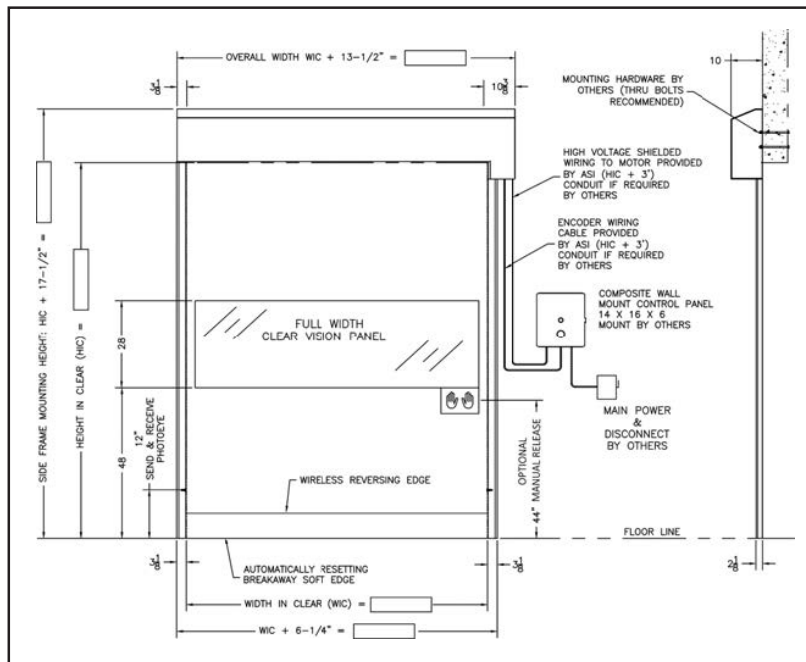

DESIGN AND CONSTRUCTION

DOOR SIZES

- Up to 12' x 12' (For additional sizes - consult factory)

PANEL CONSTRUCTION

- .030 thick multi-filament PVC coated curtain material, FDA compliant
- White or blue color curtain standard (Other colors available upon request)
- 28" high, full width, clear PVC vision panel
- No windknobs or windbars required
- Soft bottom edge - no bottom bar required

FRAME & SHROUD CONSTRUCTION

- Side frames constructed with 12 ga., 304 #4 stainless steel with 20 ga. stainless steel covers
- Side frames designed for maximum durability and easy wipe-down/wash-down with quick inspection
- 16 ga. sloped shrouds completely enclose the curtain roll and drive motor

OPERATOR FEATURES

- High performance, high efficiency 1 HP electric motor
- Available in 120/208/230v single-phase, or 460v three-phase power
- Absolute encoder controlled
- Adjustable open and close speeds up to 50"/sec. (50"/sec. open and 25"/sec. close std.)

OPTIONS

- Manual release
- Custom designed interlocking system
- Touchless activation devices
- Time delay close
- Battery back-up system (120 volt AC only)
- Pre-announce to close kit
- Remote mount push buttons
- Photo-eye or motion sensor activation
- Consult factory for window options
- Radio control activation-single or multi-channel transmitter

WARRANTY

- One year limited warranty on all components

WIC = Door Opening Width in Clear
HIC = Door Opening Height in Clear